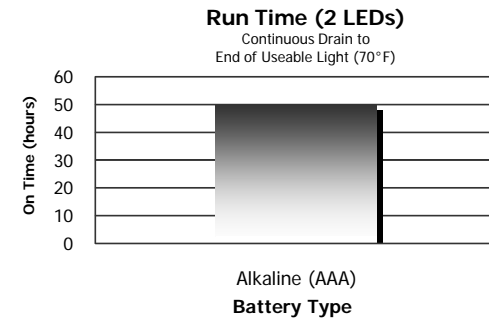

Performance:

Important Notice

This datasheet contains information specific to products manufactured at the time of its publication
Contents herein do not constitute a warranty
©Energizer / All Rights Reserved