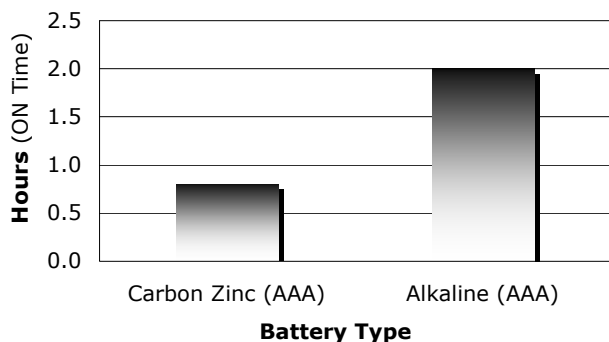

**P211**  
Penlight

**Specifications**

- Designation:** Eveready Flashlight
- Power Source:** Two AAA Size Batteries (ANSI/NEDA 24 Series)
- Lamp:** No. T1-3/4 (Rated at 2.4V, 0.275A)
- Lamp Life:** Rated at 10 Hours
- Lamp Output:** Rated at 5.5 Lumens
- Typical Weight:** 8.8 grams (0.3 oz.) (without batteries)

**Features**

- Strong, Lightweight Aluminum
- Pocket Clip
- Twist On/Off

**Physical Dimensions**  
mm (inches)

**Typical Battery Service**

275 mA Continuous  
at 21°C (70°F)

**Typical Battery Service to 0.9V (per battery) at 21°C (70°F)**