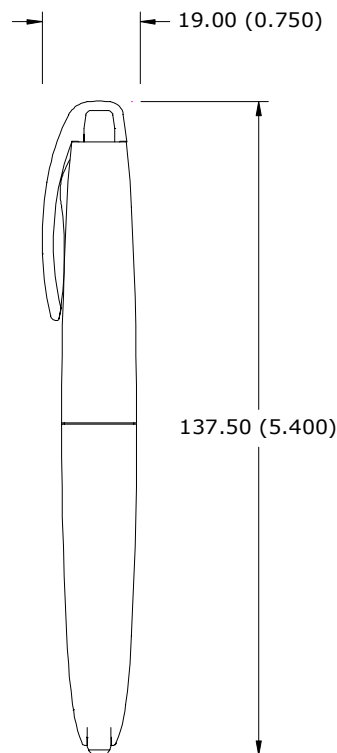

**P211**  
Penlight

**Specifications**

- Designation:** Eveready Flashlight
- Power Source:** Two AAA Size Batteries (ANSI/NEDA 24 Series)
- Lamp:** No. T1-3/4 (Rated at 2.4V, 0.275A)
- Lamp Life:** Rated at 10 Hours
- Lamp Output:** Rated at 5.5 Lumens
- Typical Weight:** 8.8 grams (0.3 oz.) (without batteries)

**Features**

- Strong, Lightweight Aluminum
- Pocket Clip
- Twist On/Off

**Physical Dimensions**  
mm (inches)

**Typical Battery Service**

275 mA Continuous  
at 21°C (70°F)

**Typical Battery Service to 0.9V (per battery) at 21°C (70°F)**

<u>Schedule</u>	<u>Battery Type</u>	<u>Hours (ON Time)</u>
275 mA Continuous	1212	0.8
275 mA Continuous	A92	2.0

**Important Notice**

This datasheet contains information specific to flashlights manufactured at the time of its publication.  
**Contents herein do not constitute a warranty.**  
Copyright Eveready Battery Co. Inc. - All Rights Reserved