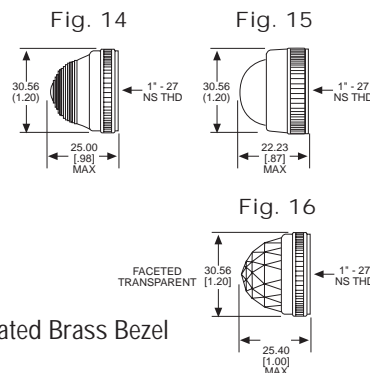

### 051 & 080 SERIES FOR 1" MOUNTING HOLE • WATERTIGHT

BASE PART NO.	VOLTAGE	FIG
080-0901-05-303	6-250	4
080-3101-05-303	6-250	5
080-4001-05-303	6-250	6

Uses:  
S-6  
CANDELABRA  
SCREW BASE  
INCANDESCENT  
LAMP

### 103 SERIES FOR 1" MOUNTING HOLE • OILTIGHT\*

BASE PART NO.	VOLTAGE	FIG
103-0901-05-103	6-250	11
103-3101-05-103	6-250	12
103-3502-05-103†	24-250	13

† Takes S-6 Double Contact Bayonet Base Lamp

Uses:  
S-6  
CANDELABRA  
SCREW BASE  
INCANDESCENT  
LAMP

Material & Finish: Base - Nickel Plated Brass, Cap - Polycarbonate with Chrome Plated Brass Bezel

Neon and incandescent lamp information on Pages 35 and 36.

\* See Page 14 for Oiltight information

Dimensions in mm [inches]