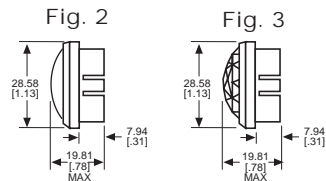

### General Description

Series	103
Configuration	OIL TIGHT
Description	LARGE OIL TIGHT PANEL INDICATOR
Cap Material And Shape	TorpedoFaceted, polycarbonate
Cap Finish Description	Unfrosted or Transparent
Cap Color Desc	Green
Metal Finish Desc	Satin Chrome
Built In Resistor Desc	None
Hardware Desc	Watertight

### 031 SERIES FOR 1" MOUNTING HOLE • FRICTION-FIT-CAP

BASE PART NO.	VOLTAGE	FIG
031-3101-01-101	6-250	1

Uses:  
S-6  
CANDELABRA  
SCREW BASE  
INCANDESCENT  
LAMP

CAP PART NO.	COLOR	FIG	CAP PART NO.	COLOR	FIG
031-0111-300	RED	2	031-0431-300	RED	3
031-0112-300	GREEN	2	031-0432-300	GREEN	3
031-0113-300	AMBER	2	031-0433-300	AMBER	3
031-0135-300	WHITE	2	031-0435-300	WHITE	3
031-0137-300	CLEAR	2	031-0437-300	CLEAR	3