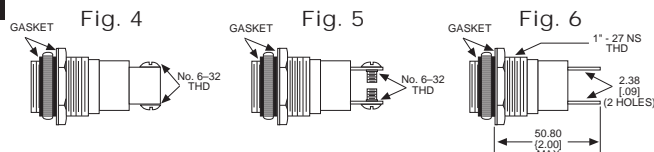

### General Description

Series	103
Configuration	OIL TIGHT
Description	LARGE OIL TIGHT PANEL INDICATOR
Cap Material And Shape	TorpedoFaceted, polycarbonate
Cap Finish Description	Unfrosted or Transparent
Cap Color Desc	Green
Metal Finish Desc	Satin Chrome
Built In Resistor Desc	None
Hardware Desc	Watertight

### 031 SERIES FOR 1" MOUNTING HOLE • FRICTION-FIT-CAP

BASE PART NO.	VOLTAGE	FIG
031-3101-01-101	6-250	1

Uses:  
S-6  
CANDELABRA  
SCREW BASE  
INCANDESCENT  
LAMP

CAP PART NO.	COLOR	FIG	CAP PART NO.	COLOR	FIG
031-0111-300	RED	2	031-0431-300	RED	3
031-0112-300	GREEN	2	031-0432-300	GREEN	3
031-0113-300	AMBER	2	031-0433-300	AMBER	3
031-0135-300	WHITE	2	031-0435-300	WHITE	3
031-0137-300	CLEAR	2	031-0437-300	CLEAR	3

### 051 & 080 SERIES FOR 1" MOUNTING HOLE • WATERTIGHT

BASE PART NO.	VOLTAGE	FIG
080-0901-05-303	6-250	4
080-3101-05-303	6-250	5
080-4001-05-303	6-250	6

Uses:  
S-6  
CANDELABRA  
SCREW BASE  
INCANDESCENT  
LAMP