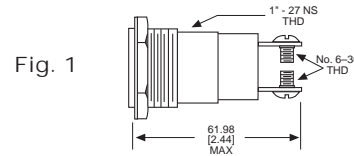

◆ Home > 1031232403

Part Number: **1031232403**

**General Description**

Series	103
Configuration	OIL TIGHT
Description	LARGE OIL TIGHT PANEL INDICATOR
Cap Material And Shape	Dome, polycarbonate
Cap Finish Description	Unfrosted or Transparent
Cap Color Desc	Green
Metal Finish Desc	Satin Chrome
Built In Resistor Desc	None
Hardware Desc	Watertight

### 031 SERIES FOR 1" MOUNTING HOLE • FRICTION-FIT-CAP

BASE PART NO.	VOLTAGE	FIG
031-3101-01-101	6-250	1

Uses:  
S-6  
CANDELABRA  
SCREW BASE  
INCANDESCENT  
LAMP

CAP PART NO.	COLOR	FIG	CAP PART NO.	COLOR	FIG
031-0111-300	RED	2	031-0431-300	RED	3
031-0112-300	GREEN	2	031-0432-300	GREEN	3
031-0113-300	AMBER	2	031-0433-300	AMBER	3
031-0135-300	WHITE	2	031-0435-300	WHITE	3
031-0137-300	CLEAR	2	031-0437-300	CLEAR	3

### 051 & 080 SERIES FOR 1" MOUNTING HOLE • WATERTIGHT

BASE PART NO.	VOLTAGE	FIG
080-0901-05-303	6-250	4
080-3101-05-303	6-250	5
080-4001-05-303	6-250	6

Uses:  
S-6  
CANDELABRA  
SCREW BASE  
INCANDESCENT  
LAMP

Material & Finish: Base - Nickel Plated Brass, Cap - Polycarbonate with Chrome Plated Brass Bezel

Neon and incandescent lamp information on Pages 35 and 36.

\* See Page 14 for Oiltight information

Dimensions in mm [inches]