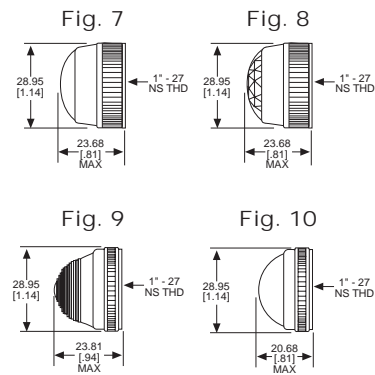

Material & Finish: Base - Chrome Plated Brass, Cap - Polycarbonate with Chrome Plated Brass Bezel

103 SERIES FOR 1" MOUNTING HOLE • OILTIGHT*

BASE PART NO.	VOLTAGE	FIG
103-0901-05-103	6-250	11
103-3101-05-103	6-250	12
103-3502-05-103†	24-250	13

† Takes S-6 Double Contact Bayonet Base Lamp