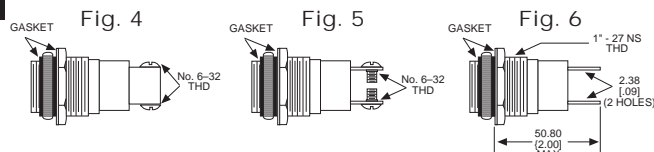

◆ Home > 1031232403

Part Number: **1031232403**

**General Description**

Series	103
Configuration	OIL TIGHT
Description	LARGE OIL TIGHT PANEL INDICATOR
Cap Material And Shape	Dome, polycarbonate
Cap Finish Description	Unfrosted or Transparent
Cap Color Desc	Green
Metal Finish Desc	Satin Chrome
Built In Resistor Desc	None
Hardware Desc	Watertight

### 031 SERIES FOR 1" MOUNTING HOLE • FRICTION-FIT-CAP

BASE PART NO.	VOLTAGE	FIG
031-3101-01-101	6-250	1

Uses:  
S-6  
CANDELABRA  
SCREW BASE  
INCANDESCENT  
LAMP

CAP PART NO.	COLOR	FIG	CAP PART NO.	COLOR	FIG
031-0111-300	RED	2	031-0431-300	RED	3
031-0112-300	GREEN	2	031-0432-300	GREEN	3
031-0113-300	AMBER	2	031-0433-300	AMBER	3
031-0135-300	WHITE	2	031-0435-300	WHITE	3
031-0137-300	CLEAR	2	031-0437-300	CLEAR	3

### 051 & 080 SERIES FOR 1" MOUNTING HOLE • WATERTIGHT

BASE PART NO.	VOLTAGE	FIG
080-0901-05-303	6-250	4
080-3101-05-303	6-250	5
080-4001-05-303	6-250	6

Uses:  
S-6  
CANDELABRA  
SCREW BASE  
INCANDESCENT  
LAMP