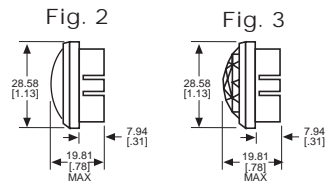

◆ Home > 1031232403

Part Number: **1031232403**

**General Description**

Series	103
Configuration	OIL TIGHT
Description	LARGE OIL TIGHT PANEL INDICATOR
Cap Material And Shape	Dome, polycarbonate
Cap Finish Description	Unfrosted or Transparent
Cap Color Desc	Green
Metal Finish Desc	Satin Chrome
Built In Resistor Desc	None
Hardware Desc	Watertight

### 031 SERIES FOR 1" MOUNTING HOLE • FRICTION-FIT-CAP

BASE PART NO.	VOLTAGE	FIG
031-3101-01-101	6-250	1

Uses:  
S-6  
CANDELABRA  
SCREW BASE  
INCANDESCENT  
LAMP

CAP PART NO.	COLOR	FIG	CAP PART NO.	COLOR	FIG
031-0111-300	RED	2	031-0431-300	RED	3
031-0112-300	GREEN	2	031-0432-300	GREEN	3
031-0113-300	AMBER	2	031-0433-300	AMBER	3
031-0135-300	WHITE	2	031-0435-300	WHITE	3
031-0137-300	CLEAR	2	031-0437-300	CLEAR	3

### 051 & 080 SERIES FOR 1" MOUNTING HOLE • WATERTIGHT

BASE PART NO.	VOLTAGE	FIG
080-0901-05-303	6-250	4
080-3101-05-303	6-250	5
080-4001-05-303	6-250	6

Uses:  
S-6  
CANDELABRA  
SCREW BASE  
INCANDESCENT  
LAMP