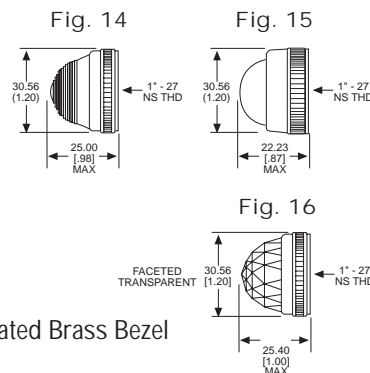

◆ Home > 1031232403

Part Number: **1031232403**

**General Description**

Series	103
Configuration	OIL TIGHT
Description	LARGE OIL TIGHT PANEL INDICATOR
Cap Material And Shape	Dome, polycarbonate
Cap Finish Description	Unfrosted or Transparent
Cap Color Desc	Green
Metal Finish Desc	Satin Chrome
Built In Resistor Desc	None
Hardware Desc	Watertight

### 051 & 080 SERIES FOR 1" MOUNTING HOLE • WATERTIGHT

BASE PART NO.	VOLTAGE	FIG
080-0901-05-303	6-250	4
080-3101-05-303	6-250	5
080-4001-05-303	6-250	6

Uses:  
S-6  
CANDELABRA  
SCREW BASE  
INCANDESCENT  
LAMP

### 103 SERIES FOR 1" MOUNTING HOLE • OILTIGHT\*

BASE PART NO.	VOLTAGE	FIG
103-0901-05-103	6-250	11
103-3101-05-103	6-250	12
103-3502-05-103†	24-250	13

† Takes S-6 Double Contact Bayonet Base Lamp

Uses:  
S-6  
CANDELABRA  
SCREW BASE  
INCANDESCENT  
LAMP

Material & Finish: Base - Nickel Plated Brass, Cap - Polycarbonate with Chrome Plated Brass Bezel

Neon and incandescent lamp information on Pages 35 and 36.

\* See Page 14 for Oiltight information

Dimensions in mm [inches]