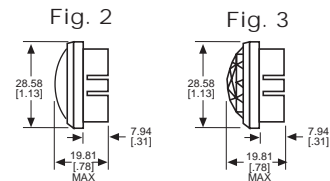

◆ Home > 1030533403

Part Number: **1030533403**

General Description

Series	103
Configuration	OIL TIGHT
Description	LARGE OIL TIGHT PANEL INDICATOR
Cap Material And Shape	Torpedo, polycarbonate
Cap Finish Description	Unfrosted or Transparent
Cap Color Desc	Yellow (Amber)
Metal Finish Desc	Satin Chrome
Built In Resistor Desc	None
Hardware Desc	Watertight

1030533403

031 SERIES FOR 1" MOUNTING HOLE • FRICTION-FIT-CAP

BASE PART NO.	VOLTAGE	FIG
031-3101-01-101	6-250	1

Uses:
S-6
CANDELABRA
SCREW BASE
INCANDESCENT
LAMP

CAP PART NO.	COLOR	FIG	CAP PART NO.	COLOR	FIG
031-0111-300	RED	2	031-0431-300	RED	3
031-0112-300	GREEN	2	031-0432-300	GREEN	3
031-0113-300	AMBER	2	031-0433-300	AMBER	3
031-0135-300	WHITE	2	031-0435-300	WHITE	3
031-0137-300	CLEAR	2	031-0437-300	CLEAR	3

Material & Finish: Base - Nickel Plated Brass, Cap - Polycarbonate with Chrome Plated Brass Bezel

051 & 080 SERIES FOR 1" MOUNTING HOLE • WATERTIGHT

BASE PART NO.	VOLTAGE	FIG
080-0901-05-303	6-250	4
080-3101-05-303	6-250	5
080-4001-05-303	6-250	6

Material & Finish: Base - Nickel Plated Brass, Cap - Polycarbonate with Chrome Plated Brass Bezel

Neon and incandescent lamp information on Pages 35 and 36.

* See Page 14 for Oiltight information

Dimensions in mm [inches]