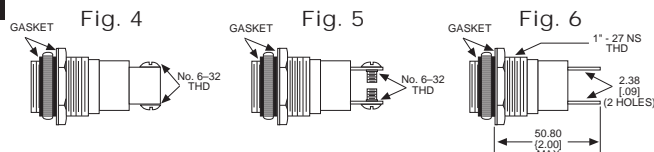

◆ Home > 1030533403

Part Number: **1030533403**

General Description

Series	103
Configuration	OIL TIGHT
Description	LARGE OIL TIGHT PANEL INDICATOR
Cap Material And Shape	Torpedo, polycarbonate
Cap Finish Description	Unfrosted or Transparent
Cap Color Desc	Yellow (Amber)
Metal Finish Desc	Satin Chrome
Built In Resistor Desc	None
Hardware Desc	Watertight

1030533403

031 SERIES FOR 1" MOUNTING HOLE • FRICTION-FIT-CAP

BASE PART NO.	VOLTAGE	FIG
031-3101-01-101	6-250	1

Uses:
S-6
CANDELABRA
SCREW BASE
INCANDESCENT
LAMP

CAP PART NO.	COLOR	FIG	CAP PART NO.	COLOR	FIG
031-0111-300	RED	2	031-0431-300	RED	3
031-0112-300	GREEN	2	031-0432-300	GREEN	3
031-0113-300	AMBER	2	031-0433-300	AMBER	3
031-0135-300	WHITE	2	031-0435-300	WHITE	3
031-0137-300	CLEAR	2	031-0437-300	CLEAR	3

Material & Finish: Base - Nickel Plated Brass, Cap - Polycarbonate with Chrome Plated Brass Bezel

051 & 080 SERIES FOR 1" MOUNTING HOLE • WATERTIGHT

BASE PART NO.	VOLTAGE	FIG
080-0901-05-303	6-250	4
080-3101-05-303	6-250	5
080-4001-05-303	6-250	6

Material & Finish: Base - Nickel Plated Brass, Cap - Polycarbonate with Chrome Plated Brass Bezel

Neon and incandescent lamp information on Pages 35 and 36.

* See Page 14 for Oiltight information

Dimensions in mm [inches]