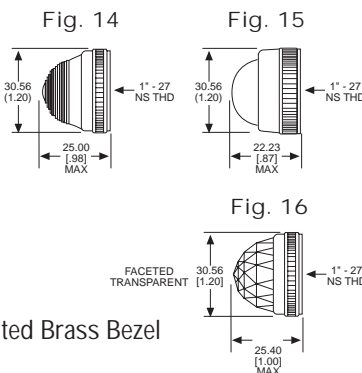

◆ Home > 1030532403

Part Number: **1030532403**

**General Description**

Series	103
Configuration	OIL TIGHT
Description	LARGE OIL TIGHT PANEL INDICATOR
Cap Material And Shape	Torpedo, polycarbonate
Cap Finish Description	Unfrosted or Transparent
Cap Color Desc	Green
Metal Finish Desc	Satin Chrome
Built In Resistor Desc	None
Hardware Desc	Watertight

## 051 & 080 SERIES FOR 1" MOUNTING HOLE • WATERTIGHT

BASE PART NO.	VOLTAGE	FIG
080-0901-05-303	6-250	4
080-3101-05-303	6-250	5
080-4001-05-303	6-250	6

Uses:  
S-6  
CANDELABRA  
SCREW BASE  
INCANDESCENT  
LAMP

## 103 SERIES FOR 1" MOUNTING HOLE • OILTIGHT\*

BASE PART NO.	VOLTAGE	FIG
103-0901-05-103	6-250	11
103-3101-05-103	6-250	12
103-3502-05-103†	24-250	13

† Takes S-6 Double Contact Bayonet Base Lamp

Uses:  
S-6  
CANDELABRA  
SCREW BASE  
INCANDESCENT  
LAMP

Material & Finish: Base - Nickel Plated Brass, Cap - Polycarbonate with Chrome Plated Brass Bezel

Neon and incandescent lamp information on Pages 35 and 36.

\* See Page 14 for Oiltight information

Dimensions in mm [inches]