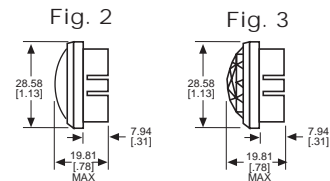

◆ Home > 1030532403

Part Number: **1030532403**

**General Description**

Series	103
Configuration	OIL TIGHT
Description	LARGE OIL TIGHT PANEL INDICATOR
Cap Material And Shape	Torpedo, polycarbonate
Cap Finish Description	Unfrosted or Transparent
Cap Color Desc	Green
Metal Finish Desc	Satin Chrome
Built In Resistor Desc	None
Hardware Desc	Watertight

## 031 SERIES FOR 1" MOUNTING HOLE • FRICTION-FIT-CAP

BASE PART NO.	VOLTAGE	FIG
031-3101-01-101	6-250	1

Uses:  
S-6  
CANDELABRA  
SCREW BASE  
INCANDESCENT  
LAMP

CAP PART NO.	COLOR	FIG	CAP PART NO.	COLOR	FIG
031-0111-300	RED	2	031-0431-300	RED	3
031-0112-300	GREEN	2	031-0432-300	GREEN	3
031-0113-300	AMBER	2	031-0433-300	AMBER	3
031-0135-300	WHITE	2	031-0435-300	WHITE	3
031-0137-300	CLEAR	2	031-0437-300	CLEAR	3