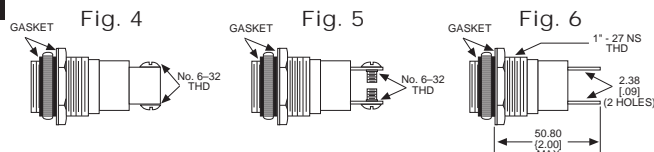

◆ Home > 1030532403

Part Number: **1030532403**

**General Description**

Series	103
Configuration	OIL TIGHT
Description	LARGE OIL TIGHT PANEL INDICATOR
Cap Material And Shape	Torpedo, polycarbonate
Cap Finish Description	Unfrosted or Transparent
Cap Color Desc	Green
Metal Finish Desc	Satin Chrome
Built In Resistor Desc	None
Hardware Desc	Watertight

## 031 SERIES FOR 1" MOUNTING HOLE • FRICTION-FIT-CAP

BASE PART NO.	VOLTAGE	FIG
031-3101-01-101	6-250	1

Uses:  
S-6  
CANDELABRA  
SCREW BASE  
INCANDESCENT  
LAMP

CAP PART NO.	COLOR	FIG	CAP PART NO.	COLOR	FIG
031-0111-300	RED	2	031-0431-300	RED	3
031-0112-300	GREEN	2	031-0432-300	GREEN	3
031-0113-300	AMBER	2	031-0433-300	AMBER	3
031-0135-300	WHITE	2	031-0435-300	WHITE	3
031-0137-300	CLEAR	2	031-0437-300	CLEAR	3

## 051 & 080 SERIES FOR 1" MOUNTING HOLE • WATERTIGHT

BASE PART NO.	VOLTAGE	FIG
080-0901-05-303	6-250	4
080-3101-05-303	6-250	5
080-4001-05-303	6-250	6

Uses:  
S-6  
CANDELABRA  
SCREW BASE  
INCANDESCENT  
LAMP