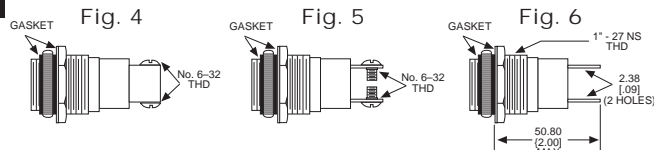

◆ Home > 1030531403

Part Number: **1030531403**

General Description

Series	103
Configuration	OIL TIGHT
Description	LARGE OIL TIGHT PANEL INDICATOR
Cap Material And Shape	Torpedo, polycarbonate
Cap Finish Description	Unfrosted or Transparent
Cap Color Desc	Red
Metal Finish Desc	Satin Chrome
Built In Resistor Desc	None
Hardware Desc	Watertight

1030531403

031 SERIES FOR 1" MOUNTING HOLE • FRICTION-FIT-CAP

BASE PART NO.	VOLTAGE	FIG
031-3101-01-101	6-250	1

Uses:
S-6
CANDELABRA
SCREW BASE
INCANDESCENT
LAMP

CAP PART NO.	COLOR	FIG	CAP PART NO.	COLOR	FIG
031-0111-300	RED	2	031-0431-300	RED	3
031-0112-300	GREEN	2	031-0432-300	GREEN	3
031-0113-300	AMBER	2	031-0433-300	AMBER	3
031-0135-300	WHITE	2	031-0435-300	WHITE	3
031-0137-300	CLEAR	2	031-0437-300	CLEAR	3

Material & Finish: Base - Nickel Plated Brass, Cap - Polycarbonate with Chrome Plated Brass Bezel

051 & 080 SERIES FOR 1" MOUNTING HOLE • WATERTIGHT

BASE PART NO.	VOLTAGE	FIG
080-0901-05-303	6-250	4
080-3101-05-303	6-250	5
080-4001-05-303	6-250	6

Material & Finish: Base - Nickel Plated Brass, Cap - Polycarbonate with Chrome Plated Brass Bezel

Neon and incandescent lamp information on Pages 35 and 36.

* See Page 14 for Oiltight information

Dimensions in mm [inches]