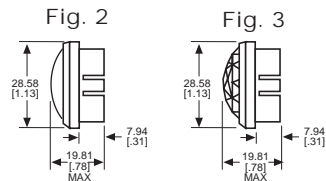

◆ Home > 1030531403

Part Number: **1030531403**

General Description

Series	103
Configuration	OIL TIGHT
Description	LARGE OIL TIGHT PANEL INDICATOR
Cap Material And Shape	Torpedo, polycarbonate
Cap Finish Description	Unfrosted or Transparent
Cap Color Desc	Red
Metal Finish Desc	Satin Chrome
Built In Resistor Desc	None
Hardware Desc	Watertight

1030531403

031 SERIES FOR 1" MOUNTING HOLE • FRICTION-FIT-CAP

BASE PART NO.	VOLTAGE	FIG
031-3101-01-101	6-250	1

Uses:
S-6
CANDELABRA
SCREW BASE
INCANDESCENT
LAMP

CAP PART NO.	COLOR	FIG	CAP PART NO.	COLOR	FIG
031-0111-300	RED	2	031-0431-300	RED	3
031-0112-300	GREEN	2	031-0432-300	GREEN	3
031-0113-300	AMBER	2	031-0433-300	AMBER	3
031-0135-300	WHITE	2	031-0435-300	WHITE	3
031-0137-300	CLEAR	2	031-0437-300	CLEAR	3

Material & Finish: Base - Nickel Plated Brass, Cap - Polycarbonate with Chrome Plated Brass Bezel

051 & 080 SERIES FOR 1" MOUNTING HOLE • WATERTIGHT

BASE PART NO.	VOLTAGE	FIG
080-0901-05-303	6-250	4
080-3101-05-303	6-250	5
080-4001-05-303	6-250	6

Material & Finish: Base - Nickel Plated Brass, Cap - Polycarbonate with Chrome Plated Brass Bezel

Neon and incandescent lamp information on Pages 35 and 36.

* See Page 14 for Oiltight information

Dimensions in mm [inches]