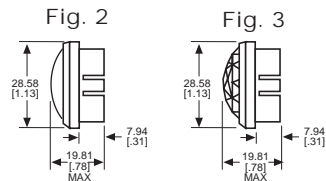

Home > 0801235303

Part Number: **0801235303**

**General Description**

Series	080
Configuration	LARGE
Description	LARGE PANEL INDICATOR
Cap Material And Shape	Dome, polycarbonate
Cap Finish Description	Unfrosted or Transparent
Cap Color Desc	White
Metal Finish Desc	Polished Chrome
Built In Resistor Desc	None
Hardware Desc	Watertight

## 031 SERIES FOR 1" MOUNTING HOLE • FRICTION-FIT-CAP

BASE PART NO.	VOLTAGE	FIG
031-3101-01-101	6-250	1

Uses:  
S-6  
CANDELABRA  
SCREW BASE  
INCANDESCENT  
LAMP

CAP PART NO.	COLOR	FIG	CAP PART NO.	COLOR	FIG
031-0111-300	RED	2	031-0431-300	RED	3
031-0112-300	GREEN	2	031-0432-300	GREEN	3
031-0113-300	AMBER	2	031-0433-300	AMBER	3
031-0135-300	WHITE	2	031-0435-300	WHITE	3
031-0137-300	CLEAR	2	031-0437-300	CLEAR	3