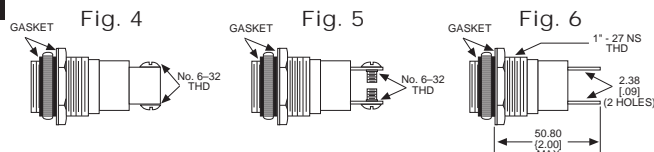

Home > 0801235303

Part Number: **0801235303**

**General Description**

Series	080
Configuration	LARGE
Description	LARGE PANEL INDICATOR
Cap Material And Shape	Dome, polycarbonate
Cap Finish Description	Unfrosted or Transparent
Cap Color Desc	White
Metal Finish Desc	Polished Chrome
Built In Resistor Desc	None
Hardware Desc	Watertight

## 031 SERIES FOR 1" MOUNTING HOLE • FRICTION-FIT-CAP

BASE PART NO.	VOLTAGE	FIG
031-3101-01-101	6-250	1

Uses:  
S-6  
CANDELABRA  
SCREW BASE  
INCANDESCENT  
LAMP

CAP PART NO.	COLOR	FIG	CAP PART NO.	COLOR	FIG
031-0111-300	RED	2	031-0431-300	RED	3
031-0112-300	GREEN	2	031-0432-300	GREEN	3
031-0113-300	AMBER	2	031-0433-300	AMBER	3
031-0135-300	WHITE	2	031-0435-300	WHITE	3
031-0137-300	CLEAR	2	031-0437-300	CLEAR	3

## 051 & 080 SERIES FOR 1" MOUNTING HOLE • WATERTIGHT

BASE PART NO.	VOLTAGE	FIG
080-0901-05-303	6-250	4
080-3101-05-303	6-250	5
080-4001-05-303	6-250	6

Uses:  
S-6  
CANDELABRA  
SCREW BASE  
INCANDESCENT  
LAMP