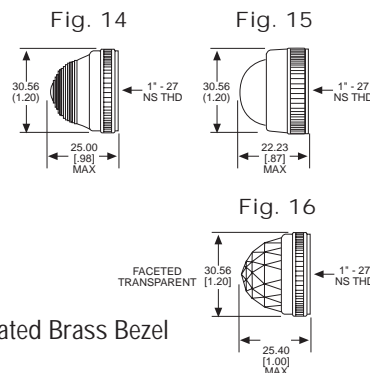

Home > 0801235303

Part Number: **0801235303**

**General Description**

Series	080
Configuration	LARGE
Description	LARGE PANEL INDICATOR
Cap Material And Shape	Dome, polycarbonate
Cap Finish Description	Unfrosted or Transparent
Cap Color Desc	White
Metal Finish Desc	Polished Chrome
Built In Resistor Desc	None
Hardware Desc	Watertight

## 051 & 080 SERIES FOR 1" MOUNTING HOLE • WATERTIGHT

BASE PART NO.	VOLTAGE	FIG
080-0901-05-303	6-250	4
080-3101-05-303	6-250	5
080-4001-05-303	6-250	6

Uses:  
S-6  
CANDELABRA  
SCREW BASE  
INCANDESCENT  
LAMP

## 103 SERIES FOR 1" MOUNTING HOLE • OILTIGHT\*

BASE PART NO.	VOLTAGE	FIG
103-0901-05-103	6-250	11
103-3101-05-103	6-250	12
103-3502-05-103†	24-250	13

† Takes S-6 Double Contact Bayonet Base Lamp

Uses:  
S-6  
CANDELABRA  
SCREW BASE  
INCANDESCENT  
LAMP

Material & Finish: Base - Nickel Plated Brass, Cap - Polycarbonate with Chrome Plated Brass Bezel

Neon and incandescent lamp information on Pages 35 and 36.

\* See Page 14 for Oiltight information

Dimensions in mm [inches]