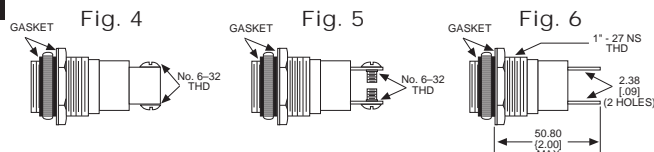

Home > 0800532303

Part Number: **0800532303**

General Description

Series	080
Configuration	LARGE
Description	LARGE PANEL INDICATOR
Cap Material And Shape	Torpedo, polycarbonate
Cap Finish Description	Unfrosted or Transparent
Cap Color Desc	Green
Metal Finish Desc	Polished Chrome
Built In Resistor Desc	None
Hardware Desc	Watertight

0800532303

031 SERIES FOR 1" MOUNTING HOLE • FRICTION-FIT-CAP

BASE PART NO.	VOLTAGE	FIG
031-3101-01-101	6-250	1

Uses:
S-6
CANDELABRA
SCREW BASE
INCANDESCENT
LAMP

CAP PART NO.	COLOR	FIG	CAP PART NO.	COLOR	FIG
031-0111-300	RED	2	031-0431-300	RED	3
031-0112-300	GREEN	2	031-0432-300	GREEN	3
031-0113-300	AMBER	2	031-0433-300	AMBER	3
031-0135-300	WHITE	2	031-0435-300	WHITE	3
031-0137-300	CLEAR	2	031-0437-300	CLEAR	3

Material & Finish: Base - Nickel Plated Brass, Cap - Polycarbonate with Chrome Plated Brass Bezel

051 & 080 SERIES FOR 1" MOUNTING HOLE • WATERTIGHT

BASE PART NO.	VOLTAGE	FIG
080-0901-05-303	6-250	4
080-3101-05-303	6-250	5
080-4001-05-303	6-250	6

Material & Finish: Base - Nickel Plated Brass, Cap - Polycarbonate with Chrome Plated Brass Bezel

Neon and incandescent lamp information on Pages 35 and 36.

* See Page 14 for Oiltight information

Dimensions in mm [inches]