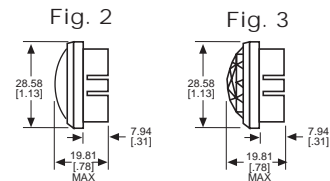

◆ Home > 0800531303

Part Number: **0800531303**

**General Description**

Series	080
Configuration	LARGE
Description	LARGE PANEL INDICATOR
Cap Material And Shape	Torpedo, polycarbonate
Cap Finish Description	Unfrosted or Transparent
Cap Color Desc	Red
Metal Finish Desc	Polished Chrome
Built In Resistor Desc	None
Hardware Desc	Watertight

## 031 SERIES FOR 1" MOUNTING HOLE • FRICTION-FIT-CAP

BASE PART NO.	VOLTAGE	FIG
031-3101-01-101	6-250	1

Uses:  
S-6  
CANDELABRA  
SCREW BASE  
INCANDESCENT  
LAMP

CAP PART NO.	COLOR	FIG	CAP PART NO.	COLOR	FIG
031-0111-300	RED	2	031-0431-300	RED	3
031-0112-300	GREEN	2	031-0432-300	GREEN	3
031-0113-300	AMBER	2	031-0433-300	AMBER	3
031-0135-300	WHITE	2	031-0435-300	WHITE	3
031-0137-300	CLEAR	2	031-0437-300	CLEAR	3