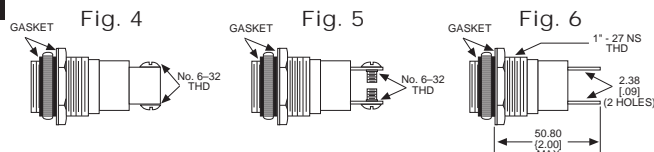

◆ Home > 0800531303

Part Number: **0800531303**

**General Description**

Series	080
Configuration	LARGE
Description	LARGE PANEL INDICATOR
Cap Material And Shape	Torpedo, polycarbonate
Cap Finish Description	Unfrosted or Transparent
Cap Color Desc	Red
Metal Finish Desc	Polished Chrome
Built In Resistor Desc	None
Hardware Desc	Watertight

## 031 SERIES FOR 1" MOUNTING HOLE • FRICTION-FIT-CAP

BASE PART NO.	VOLTAGE	FIG
031-3101-01-101	6-250	1

Uses:  
S-6  
CANDELABRA  
SCREW BASE  
INCANDESCENT  
LAMP

CAP PART NO.	COLOR	FIG	CAP PART NO.	COLOR	FIG
031-0111-300	RED	2	031-0431-300	RED	3
031-0112-300	GREEN	2	031-0432-300	GREEN	3
031-0113-300	AMBER	2	031-0433-300	AMBER	3
031-0135-300	WHITE	2	031-0435-300	WHITE	3
031-0137-300	CLEAR	2	031-0437-300	CLEAR	3

## 051 & 080 SERIES FOR 1" MOUNTING HOLE • WATERTIGHT

BASE PART NO.	VOLTAGE	FIG
080-0901-05-303	6-250	4
080-3101-05-303	6-250	5
080-4001-05-303	6-250	6

Uses:  
S-6  
CANDELABRA  
SCREW BASE  
INCANDESCENT  
LAMP