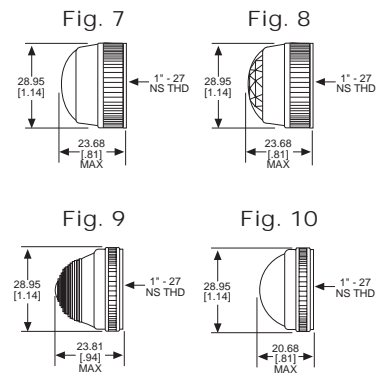

Material & Finish: Base - Chrome Plated Brass, Cap - Polycarbonate with Chrome Plated Brass Bezel

103 SERIES FOR 1" MOUNTING HOLE • OILTIGHT*

BASE PART NO.	VOLTAGE	FIG
103-0901-05-103	6-250	11
103-3101-05-103	6-250	12
103-3502-05-103†	24-250	13

† Takes S-6 Double Contact Bayonet Base Lamp