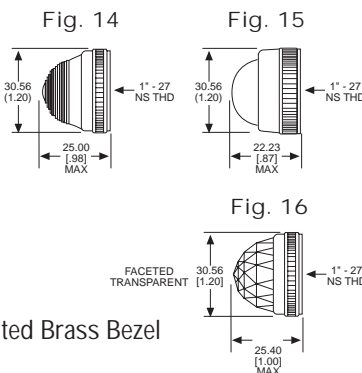

◆ Home > 0800531303

Part Number: **0800531303**

**General Description**

Series	080
Configuration	LARGE
Description	LARGE PANEL INDICATOR
Cap Material And Shape	Torpedo, polycarbonate
Cap Finish Description	Unfrosted or Transparent
Cap Color Desc	Red
Metal Finish Desc	Polished Chrome
Built In Resistor Desc	None
Hardware Desc	Watertight

## 051 & 080 SERIES FOR 1" MOUNTING HOLE • WATERTIGHT

BASE PART NO.	VOLTAGE	FIG
080-0901-05-303	6-250	4
080-3101-05-303	6-250	5
080-4001-05-303	6-250	6

Uses:  
S-6  
CANDELABRA  
SCREW BASE  
INCANDESCENT  
LAMP

## 103 SERIES FOR 1" MOUNTING HOLE • OILTIGHT\*

BASE PART NO.	VOLTAGE	FIG
103-0901-05-103	6-250	11
103-3101-05-103	6-250	12
103-3502-05-103†	24-250	13

† Takes S-6 Double Contact Bayonet Base Lamp

Uses:  
S-6  
CANDELABRA  
SCREW BASE  
INCANDESCENT  
LAMP

Material & Finish: Base - Nickel Plated Brass, Cap - Polycarbonate with Chrome Plated Brass Bezel

Neon and incandescent lamp information on Pages 35 and 36.

\* See Page 14 for Oiltight information

Dimensions in mm [inches]