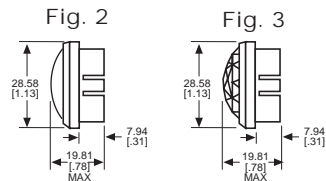

◆ Home > 0310433300

Part Number: **0310433300**

**General Description**

Series	031
Configuration	LARGE
Description	LARGE PANEL INDICATOR
Cap Material And Shape	Convex, Faceted, polycarbonate
Cap Finish Description	Unfrosted or Transparent
Cap Color Desc	Yellow (Amber)
Metal Finish Desc	Polished Chrome
Built In Resistor Desc	None
Hardware Desc	None

## 031 SERIES FOR 1" MOUNTING HOLE • FRICTION-FIT-CAP

BASE PART NO.	VOLTAGE	FIG
031-3101-01-101	6-250	1

Uses:  
S-6  
CANDELABRA  
SCREW BASE  
INCANDESCENT  
LAMP

CAP PART NO.	COLOR	FIG	CAP PART NO.	COLOR	FIG
031-0111-300	RED	2	031-0431-300	RED	3
031-0112-300	GREEN	2	031-0432-300	GREEN	3
031-0113-300	AMBER	2	031-0433-300	AMBER	3
031-0135-300	WHITE	2	031-0435-300	WHITE	3
031-0137-300	CLEAR	2	031-0437-300	CLEAR	3