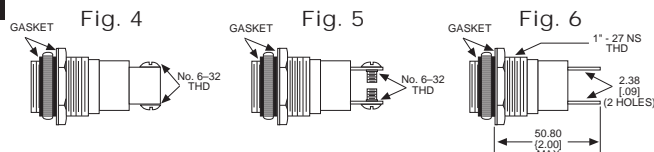

◆ Home > 0310433300

Part Number: **0310433300**

**General Description**

Series	031
Configuration	LARGE
Description	LARGE PANEL INDICATOR
Cap Material And Shape	Convex, Faceted, polycarbonate
Cap Finish Description	Unfrosted or Transparent
Cap Color Desc	Yellow (Amber)
Metal Finish Desc	Polished Chrome
Built In Resistor Desc	None
Hardware Desc	None

## 031 SERIES FOR 1" MOUNTING HOLE • FRICTION-FIT-CAP

BASE PART NO.	VOLTAGE	FIG
031-3101-01-101	6-250	1

Uses:  
S-6  
CANDELABRA  
SCREW BASE  
INCANDESCENT  
LAMP

CAP PART NO.	COLOR	FIG	CAP PART NO.	COLOR	FIG
031-0111-300	RED	2	031-0431-300	RED	3
031-0112-300	GREEN	2	031-0432-300	GREEN	3
031-0113-300	AMBER	2	031-0433-300	AMBER	3
031-0135-300	WHITE	2	031-0435-300	WHITE	3
031-0137-300	CLEAR	2	031-0437-300	CLEAR	3

## 051 & 080 SERIES FOR 1" MOUNTING HOLE • WATERTIGHT

BASE PART NO.	VOLTAGE	FIG
080-0901-05-303	6-250	4
080-3101-05-303	6-250	5
080-4001-05-303	6-250	6

Uses:  
S-6  
CANDELABRA  
SCREW BASE  
INCANDESCENT  
LAMP