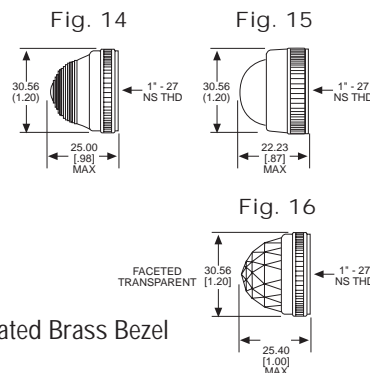

◆ Home > 0310433300

Part Number: **0310433300**

**General Description**

Series	031
Configuration	LARGE
Description	LARGE PANEL INDICATOR
Cap Material And Shape	Convex, Faceted, polycarbonate
Cap Finish Description	Unfrosted or Transparent
Cap Color Desc	Yellow (Amber)
Metal Finish Desc	Polished Chrome
Built In Resistor Desc	None
Hardware Desc	None

## 051 & 080 SERIES FOR 1" MOUNTING HOLE • WATERTIGHT

BASE PART NO.	VOLTAGE	FIG
080-0901-05-303	6-250	4
080-3101-05-303	6-250	5
080-4001-05-303	6-250	6

Uses:  
S-6  
CANDELABRA  
SCREW BASE  
INCANDESCENT  
LAMP

## 103 SERIES FOR 1" MOUNTING HOLE • OILTIGHT\*

BASE PART NO.	VOLTAGE	FIG
103-0901-05-103	6-250	11
103-3101-05-103	6-250	12
103-3502-05-103†	24-250	13

† Takes S-6 Double Contact Bayonet Base Lamp

Uses:  
S-6  
CANDELABRA  
SCREW BASE  
INCANDESCENT  
LAMP

Material & Finish: Base - Nickel Plated Brass, Cap - Polycarbonate with Chrome Plated Brass Bezel

Neon and incandescent lamp information on Pages 35 and 36.

\* See Page 14 for Oiltight information

Dimensions in mm [inches]