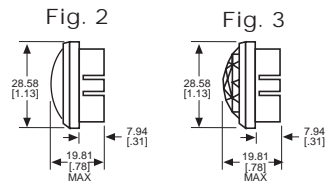

◆ Home > 0310432300

Part Number: **0310432300**

General Description

Series	031
Configuration	LARGE
Description	LARGE PANEL INDICATOR
Cap Material And Shape	Convex, Faceted, polycarbonate
Cap Finish Description	Unfrosted or Transparent
Cap Color Desc	Green
Metal Finish Desc	Polished Chrome
Built In Resistor Desc	None
Hardware Desc	None

0310432300

031 SERIES FOR 1" MOUNTING HOLE • FRICTION-FIT-CAP

BASE PART NO.	VOLTAGE	FIG
031-3101-01-101	6-250	1

Uses:
S-6
CANDELABRA
SCREW BASE
INCANDESCENT
LAMP

CAP PART NO.	COLOR	FIG	CAP PART NO.	COLOR	FIG
031-0111-300	RED	2	031-0431-300	RED	3
031-0112-300	GREEN	2	031-0432-300	GREEN	3
031-0113-300	AMBER	2	031-0433-300	AMBER	3
031-0135-300	WHITE	2	031-0435-300	WHITE	3
031-0137-300	CLEAR	2	031-0437-300	CLEAR	3

Material & Finish: Base - Nickel Plated Brass, Cap - Polycarbonate with Chrome Plated Brass Bezel

051 & 080 SERIES FOR 1" MOUNTING HOLE • WATERTIGHT

BASE PART NO.	VOLTAGE	FIG
080-0901-05-303	6-250	4
080-3101-05-303	6-250	5
080-4001-05-303	6-250	6

Material & Finish: Base - Nickel Plated Brass, Cap - Polycarbonate with Chrome Plated Brass Bezel

Neon and incandescent lamp information on Pages 35 and 36.

* See Page 14 for Oiltight information

Dimensions in mm [inches]