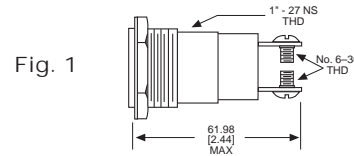

◆ Home > 0310432300

Part Number: **0310432300**

General Description

Series	031
Configuration	LARGE
Description	LARGE PANEL INDICATOR
Cap Material And Shape	Convex, Faceted, polycarbonate
Cap Finish Description	Unfrosted or Transparent
Cap Color Desc	Green
Metal Finish Desc	Polished Chrome
Built In Resistor Desc	None
Hardware Desc	None

0310432300

031 SERIES FOR 1" MOUNTING HOLE • FRICTION-FIT-CAP

BASE PART NO.	VOLTAGE	FIG
031-3101-01-101	6-250	1

Uses:
S-6
CANDELABRA
SCREW BASE
INCANDESCENT
LAMP

CAP PART NO.	COLOR	FIG	CAP PART NO.	COLOR	FIG
031-0111-300	RED	2	031-0431-300	RED	3
031-0112-300	GREEN	2	031-0432-300	GREEN	3
031-0113-300	AMBER	2	031-0433-300	AMBER	3
031-0135-300	WHITE	2	031-0435-300	WHITE	3
031-0137-300	CLEAR	2	031-0437-300	CLEAR	3

Material & Finish: Base - Nickel Plated Brass, Cap - Polycarbonate with Chrome Plated Brass Bezel

051 & 080 SERIES FOR 1" MOUNTING HOLE • WATERTIGHT

BASE PART NO.	VOLTAGE	FIG
080-0901-05-303	6-250	4
080-3101-05-303	6-250	5
080-4001-05-303	6-250	6

Material & Finish: Base - Nickel Plated Brass, Cap - Polycarbonate with Chrome Plated Brass Bezel

Neon and incandescent lamp information on Pages 35 and 36.

* See Page 14 for Oiltight information

Dimensions in mm [inches]