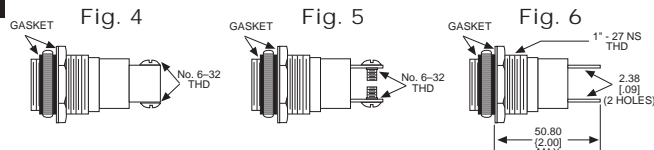

◆ Home > 0310432300

Part Number: **0310432300**

General Description

Series	031
Configuration	LARGE
Description	LARGE PANEL INDICATOR
Cap Material And Shape	Convex, Faceted, polycarbonate
Cap Finish Description	Unfrosted or Transparent
Cap Color Desc	Green
Metal Finish Desc	Polished Chrome
Built In Resistor Desc	None
Hardware Desc	None

0310432300

031 SERIES FOR 1" MOUNTING HOLE • FRICTION-FIT-CAP

BASE PART NO.	VOLTAGE	FIG
031-3101-01-101	6-250	1

Uses:
S-6
CANDELABRA
SCREW BASE
INCANDESCENT
LAMP

CAP PART NO.	COLOR	FIG	CAP PART NO.	COLOR	FIG
031-0111-300	RED	2	031-0431-300	RED	3
031-0112-300	GREEN	2	031-0432-300	GREEN	3
031-0113-300	AMBER	2	031-0433-300	AMBER	3
031-0135-300	WHITE	2	031-0435-300	WHITE	3
031-0137-300	CLEAR	2	031-0437-300	CLEAR	3

Material & Finish: Base - Nickel Plated Brass, Cap - Polycarbonate with Chrome Plated Brass Bezel

051 & 080 SERIES FOR 1" MOUNTING HOLE • WATERTIGHT

BASE PART NO.	VOLTAGE	FIG
080-0901-05-303	6-250	4
080-3101-05-303	6-250	5
080-4001-05-303	6-250	6

Material & Finish: Base - Nickel Plated Brass, Cap - Polycarbonate with Chrome Plated Brass Bezel

Neon and incandescent lamp information on Pages 35 and 36.

* See Page 14 for Oiltight information

Dimensions in mm [inches]