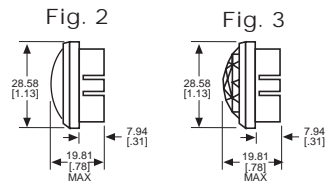

Home > 0310431300

Part Number: **0310431300**

General Description

Series	031
Configuration	LARGE
Description	LARGE PANEL INDICATOR
Cap Material And Shape	Convex, Faceted, polycarbonate
Cap Finish Description	Unfrosted or Transparent
Cap Color Desc	Red
Metal Finish Desc	Polished Chrome
Built In Resistor Desc	None
Hardware Desc	None

0310431300

031 SERIES FOR 1" MOUNTING HOLE • FRICTION-FIT-CAP

BASE PART NO.	VOLTAGE	FIG
031-3101-01-101	6-250	1

Uses:
S-6
CANDELABRA
SCREW BASE
INCANDESCENT
LAMP

CAP PART NO.	COLOR	FIG	CAP PART NO.	COLOR	FIG
031-0111-300	RED	2	031-0431-300	RED	3
031-0112-300	GREEN	2	031-0432-300	GREEN	3
031-0113-300	AMBER	2	031-0433-300	AMBER	3
031-0135-300	WHITE	2	031-0435-300	WHITE	3
031-0137-300	CLEAR	2	031-0437-300	CLEAR	3

Material & Finish: Base - Nickel Plated Brass, Cap - Polycarbonate with Chrome Plated Brass Bezel

051 & 080 SERIES FOR 1" MOUNTING HOLE • WATERTIGHT

BASE PART NO.	VOLTAGE	FIG
080-0901-05-303	6-250	4
080-3101-05-303	6-250	5
080-4001-05-303	6-250	6

Material & Finish: Base - Nickel Plated Brass, Cap - Polycarbonate with Chrome Plated Brass Bezel

Neon and incandescent lamp information on Pages 35 and 36.

* See Page 14 for Oiltight information

Dimensions in mm [inches]