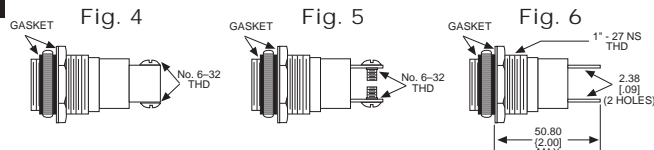

Home > 0310431300

Part Number: **0310431300**

General Description

Series	031
Configuration	LARGE
Description	LARGE PANEL INDICATOR
Cap Material And Shape	Convex, Faceted, polycarbonate
Cap Finish Description	Unfrosted or Transparent
Cap Color Desc	Red
Metal Finish Desc	Polished Chrome
Built In Resistor Desc	None
Hardware Desc	None

0310431300

031 SERIES FOR 1" MOUNTING HOLE • FRICTION-FIT-CAP

BASE PART NO.	VOLTAGE	FIG
031-3101-01-101	6-250	1

Uses:
S-6
CANDELABRA
SCREW BASE
INCANDESCENT
LAMP

CAP PART NO.	COLOR	FIG	CAP PART NO.	COLOR	FIG
031-0111-300	RED	2	031-0431-300	RED	3
031-0112-300	GREEN	2	031-0432-300	GREEN	3
031-0113-300	AMBER	2	031-0433-300	AMBER	3
031-0135-300	WHITE	2	031-0435-300	WHITE	3
031-0137-300	CLEAR	2	031-0437-300	CLEAR	3

Material & Finish: Base - Nickel Plated Brass, Cap - Polycarbonate with Chrome Plated Brass Bezel

051 & 080 SERIES FOR 1" MOUNTING HOLE • WATERTIGHT

BASE PART NO.	VOLTAGE	FIG
080-0901-05-303	6-250	4
080-3101-05-303	6-250	5
080-4001-05-303	6-250	6

Material & Finish: Base - Nickel Plated Brass, Cap - Polycarbonate with Chrome Plated Brass Bezel

Neon and incandescent lamp information on Pages 35 and 36.

* See Page 14 for Oiltight information

Dimensions in mm [inches]