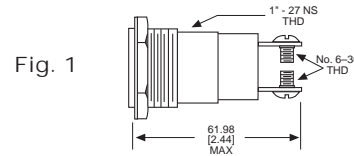

Home > 0310431300

Part Number: **0310431300**

General Description

Series	031
Configuration	LARGE
Description	LARGE PANEL INDICATOR
Cap Material And Shape	Convex, Faceted, polycarbonate
Cap Finish Description	Unfrosted or Transparent
Cap Color Desc	Red
Metal Finish Desc	Polished Chrome
Built In Resistor Desc	None
Hardware Desc	None

0310431300

031 SERIES FOR 1" MOUNTING HOLE • FRICTION-FIT-CAP

BASE PART NO.	VOLTAGE	FIG
031-3101-01-101	6-250	1

Uses:
S-6
CANDELABRA
SCREW BASE
INCANDESCENT
LAMP

CAP PART NO.	COLOR	FIG	CAP PART NO.	COLOR	FIG
031-0111-300	RED	2	031-0431-300	RED	3
031-0112-300	GREEN	2	031-0432-300	GREEN	3
031-0113-300	AMBER	2	031-0433-300	AMBER	3
031-0135-300	WHITE	2	031-0435-300	WHITE	3
031-0137-300	CLEAR	2	031-0437-300	CLEAR	3

Material & Finish: Base - Nickel Plated Brass, Cap - Polycarbonate with Chrome Plated Brass Bezel

051 & 080 SERIES FOR 1" MOUNTING HOLE • WATERTIGHT

BASE PART NO.	VOLTAGE	FIG
080-0901-05-303	6-250	4
080-3101-05-303	6-250	5
080-4001-05-303	6-250	6

Material & Finish: Base - Nickel Plated Brass, Cap - Polycarbonate with Chrome Plated Brass Bezel

Neon and incandescent lamp information on Pages 35 and 36.

* See Page 14 for Oiltight information

Dimensions in mm [inches]