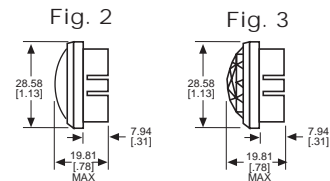

Home > 0310137300

Part Number: **0310137300**

General Description

Series	031
Configuration	LARGE
Description	LARGE PANEL INDICATOR
Cap Material And Shape	Convex, polycarbonate
Cap Finish Description	Unfrosted or Transparent
Cap Color Desc	Clear (Colorless)
Metal Finish Desc	Polished Chrome
Built In Resistor Desc	None
Hardware Desc	None

0310137300

031 SERIES FOR 1" MOUNTING HOLE • FRICTION-FIT-CAP

BASE PART NO.	VOLTAGE	FIG
031-3101-01-101	6-250	1

Uses:
S-6
CANDELABRA
SCREW BASE
INCANDESCENT
LAMP

CAP PART NO.	COLOR	FIG	CAP PART NO.	COLOR	FIG
031-0111-300	RED	2	031-0431-300	RED	3
031-0112-300	GREEN	2	031-0432-300	GREEN	3
031-0113-300	AMBER	2	031-0433-300	AMBER	3
031-0135-300	WHITE	2	031-0435-300	WHITE	3
031-0137-300	CLEAR	2	031-0437-300	CLEAR	3

Material & Finish: Base - Nickel Plated Brass, Cap - Polycarbonate with Chrome Plated Brass Bezel

051 & 080 SERIES FOR 1" MOUNTING HOLE • WATERTIGHT

BASE PART NO.	VOLTAGE	FIG
080-0901-05-303	6-250	4
080-3101-05-303	6-250	5
080-4001-05-303	6-250	6

Material & Finish: Base - Nickel Plated Brass, Cap - Polycarbonate with Chrome Plated Brass Bezel

Neon and incandescent lamp information on Pages 35 and 36.

* See Page 14 for Oiltight information

Dimensions in mm [inches]