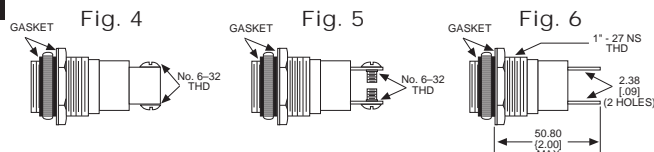

Home > 0310137300

Part Number: **0310137300**

General Description

Series	031
Configuration	LARGE
Description	LARGE PANEL INDICATOR
Cap Material And Shape	Convex, polycarbonate
Cap Finish Description	Unfrosted or Transparent
Cap Color Desc	Clear (Colorless)
Metal Finish Desc	Polished Chrome
Built In Resistor Desc	None
Hardware Desc	None

0310137300

031 SERIES FOR 1" MOUNTING HOLE • FRICTION-FIT-CAP

BASE PART NO.	VOLTAGE	FIG
031-3101-01-101	6-250	1

Uses:
S-6
CANDELABRA
SCREW BASE
INCANDESCENT
LAMP

CAP PART NO.	COLOR	FIG	CAP PART NO.	COLOR	FIG
031-0111-300	RED	2	031-0431-300	RED	3
031-0112-300	GREEN	2	031-0432-300	GREEN	3
031-0113-300	AMBER	2	031-0433-300	AMBER	3
031-0135-300	WHITE	2	031-0435-300	WHITE	3
031-0137-300	CLEAR	2	031-0437-300	CLEAR	3

Material & Finish: Base - Nickel Plated Brass, Cap - Polycarbonate with Chrome Plated Brass Bezel

051 & 080 SERIES FOR 1" MOUNTING HOLE • WATERTIGHT

BASE PART NO.	VOLTAGE	FIG
080-0901-05-303	6-250	4
080-3101-05-303	6-250	5
080-4001-05-303	6-250	6

Material & Finish: Base - Nickel Plated Brass, Cap - Polycarbonate with Chrome Plated Brass Bezel

Neon and incandescent lamp information on Pages 35 and 36.

* See Page 14 for Oiltight information

Dimensions in mm [inches]