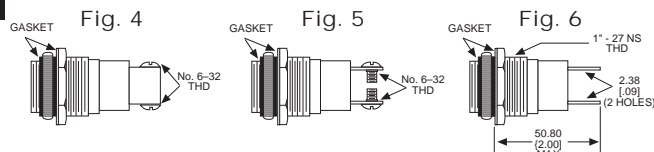

### General Description

Series	031
Configuration	LARGE
Description	LARGE PANEL INDICATOR
Cap Material And Shape	Convex, polycarbonate
Cap Finish Description	Unfrosted or Transparent
Cap Color Desc	White
Metal Finish Desc	Polished Chrome
Built In Resistor Desc	None
Hardware Desc	None

## 031 SERIES FOR 1" MOUNTING HOLE • FRICTION-FIT-CAP

BASE PART NO.	VOLTAGE	FIG
031-3101-01-101	6-250	1

Uses:  
S-6  
CANDELABRA  
SCREW BASE  
INCANDESCENT  
LAMP

CAP PART NO.	COLOR	FIG	CAP PART NO.	COLOR	FIG
031-0111-300	RED	2	031-0431-300	RED	3
031-0112-300	GREEN	2	031-0432-300	GREEN	3
031-0113-300	AMBER	2	031-0433-300	AMBER	3
031-0135-300	WHITE	2	031-0435-300	WHITE	3
031-0137-300	CLEAR	2	031-0437-300	CLEAR	3

## 051 & 080 SERIES FOR 1" MOUNTING HOLE • WATERTIGHT

BASE PART NO.	VOLTAGE	FIG
080-0901-05-303	6-250	4
080-3101-05-303	6-250	5
080-4001-05-303	6-250	6

Uses:  
S-6  
CANDELABRA  
SCREW BASE  
INCANDESCENT  
LAMP