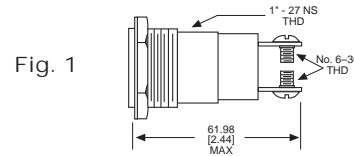

031 SERIES FOR 1" MOUNTING HOLE • FRICTION-FIT-CAP

BASE PART NO.	VOLTAGE	FIG
031-3101-01-101	6-250	1

Uses:
S-6
CANDELABRA
SCREW BASE
INCANDESCENT
LAMP

CAP PART NO.	COLOR	FIG	CAP PART NO.	COLOR	FIG
031-0111-300	RED	2	031-0431-300	RED	3
031-0112-300	GREEN	2	031-0432-300	GREEN	3
031-0113-300	AMBER	2	031-0433-300	AMBER	3
031-0135-300	WHITE	2	031-0435-300	WHITE	3
031-0137-300	CLEAR	2	031-0437-300	CLEAR	3