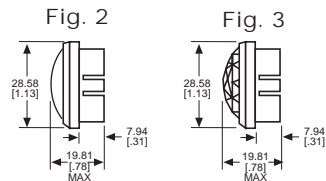

### General Description

Series	031
Configuration	LARGE
Description	LARGE PANEL INDICATOR
Cap Material And Shape	Convex, polycarbonate
Cap Finish Description	Unfrosted or Transparent
Cap Color Desc	White
Metal Finish Desc	Polished Chrome
Built In Resistor Desc	None
Hardware Desc	None

## 031 SERIES FOR 1" MOUNTING HOLE • FRICTION-FIT-CAP

BASE PART NO.	VOLTAGE	FIG
031-3101-01-101	6-250	1

Uses:  
S-6  
CANDELABRA  
SCREW BASE  
INCANDESCENT  
LAMP

CAP PART NO.	COLOR	FIG	CAP PART NO.	COLOR	FIG
031-0111-300	RED	2	031-0431-300	RED	3
031-0112-300	GREEN	2	031-0432-300	GREEN	3
031-0113-300	AMBER	2	031-0433-300	AMBER	3
031-0135-300	WHITE	2	031-0435-300	WHITE	3
031-0137-300	CLEAR	2	031-0437-300	CLEAR	3