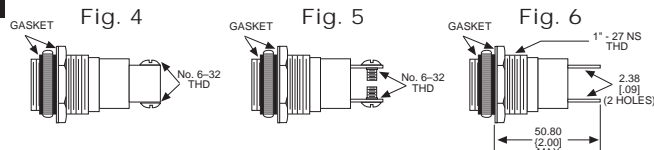

◆ Home > 0310113300

Part Number: **0310113300**

General Description

Series	031
Configuration	LARGE
Description	LARGE PANEL INDICATOR
Cap Material And Shape	Convex, polycarbonate
Cap Finish Description	Back Frosted
Cap Color Desc	Yellow (Amber)
Metal Finish Desc	Polished Chrome
Built In Resistor Desc	None
Hardware Desc	None

0310113300

031 SERIES FOR 1" MOUNTING HOLE • FRICTION-FIT-CAP

BASE PART NO.	VOLTAGE	FIG
031-3101-01-101	6-250	1

Uses:
S-6
CANDELABRA
SCREW BASE
INCANDESCENT
LAMP

CAP PART NO.	COLOR	FIG	CAP PART NO.	COLOR	FIG
031-0111-300	RED	2	031-0431-300	RED	3
031-0112-300	GREEN	2	031-0432-300	GREEN	3
031-0113-300	AMBER	2	031-0433-300	AMBER	3
031-0135-300	WHITE	2	031-0435-300	WHITE	3
031-0137-300	CLEAR	2	031-0437-300	CLEAR	3

Material & Finish: Base - Nickel Plated Brass, Cap - Polycarbonate with Chrome Plated Brass Bezel

051 & 080 SERIES FOR 1" MOUNTING HOLE • WATERTIGHT

BASE PART NO.	VOLTAGE	FIG
080-0901-05-303	6-250	4
080-3101-05-303	6-250	5
080-4001-05-303	6-250	6

Material & Finish: Base - Nickel Plated Brass, Cap - Polycarbonate with Chrome Plated Brass Bezel

Neon and incandescent lamp information on Pages 35 and 36.

* See Page 14 for Oiltight information

Dimensions in mm [inches]