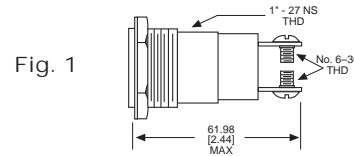

◆ Home > 0310113300

Part Number: **0310113300**

General Description

Series	031
Configuration	LARGE
Description	LARGE PANEL INDICATOR
Cap Material And Shape	Convex, polycarbonate
Cap Finish Description	Back Frosted
Cap Color Desc	Yellow (Amber)
Metal Finish Desc	Polished Chrome
Built In Resistor Desc	None
Hardware Desc	None

0310113300

031 SERIES FOR 1" MOUNTING HOLE • FRICTION-FIT-CAP

BASE PART NO.	VOLTAGE	FIG
031-3101-01-101	6-250	1

Uses:
S-6
CANDELABRA
SCREW BASE
INCANDESCENT
LAMP

CAP PART NO.	COLOR	FIG	CAP PART NO.	COLOR	FIG
031-0111-300	RED	2	031-0431-300	RED	3
031-0112-300	GREEN	2	031-0432-300	GREEN	3
031-0113-300	AMBER	2	031-0433-300	AMBER	3
031-0135-300	WHITE	2	031-0435-300	WHITE	3
031-0137-300	CLEAR	2	031-0437-300	CLEAR	3

Material & Finish: Base - Nickel Plated Brass, Cap - Polycarbonate with Chrome Plated Brass Bezel

051 & 080 SERIES FOR 1" MOUNTING HOLE • WATERTIGHT

BASE PART NO.	VOLTAGE	FIG
080-0901-05-303	6-250	4
080-3101-05-303	6-250	5
080-4001-05-303	6-250	6

Material & Finish: Base - Nickel Plated Brass, Cap - Polycarbonate with Chrome Plated Brass Bezel

Neon and incandescent lamp information on Pages 35 and 36.

* See Page 14 for Oiltight information

Dimensions in mm [inches]