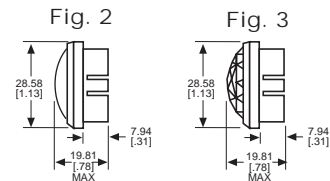

◆ Home > 0310113300

Part Number: **0310113300**

General Description

Series	031
Configuration	LARGE
Description	LARGE PANEL INDICATOR
Cap Material And Shape	Convex, polycarbonate
Cap Finish Description	Back Frosted
Cap Color Desc	Yellow (Amber)
Metal Finish Desc	Polished Chrome
Built In Resistor Desc	None
Hardware Desc	None

0310113300

031 SERIES FOR 1" MOUNTING HOLE • FRICTION-FIT-CAP

BASE PART NO.	VOLTAGE	FIG
031-3101-01-101	6-250	1

Uses:
S-6
CANDELABRA
SCREW BASE
INCANDESCENT
LAMP

CAP PART NO.	COLOR	FIG	CAP PART NO.	COLOR	FIG
031-0111-300	RED	2	031-0431-300	RED	3
031-0112-300	GREEN	2	031-0432-300	GREEN	3
031-0113-300	AMBER	2	031-0433-300	AMBER	3
031-0135-300	WHITE	2	031-0435-300	WHITE	3
031-0137-300	CLEAR	2	031-0437-300	CLEAR	3

Material & Finish: Base - Nickel Plated Brass, Cap - Polycarbonate with Chrome Plated Brass Bezel

051 & 080 SERIES FOR 1" MOUNTING HOLE • WATERTIGHT

BASE PART NO.	VOLTAGE	FIG
080-0901-05-303	6-250	4
080-3101-05-303	6-250	5
080-4001-05-303	6-250	6

Material & Finish: Base - Nickel Plated Brass, Cap - Polycarbonate with Chrome Plated Brass Bezel

Neon and incandescent lamp information on Pages 35 and 36.

* See Page 14 for Oiltight information

Dimensions in mm [inches]