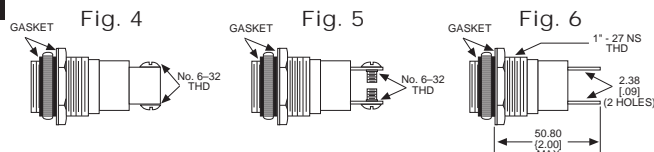

◆ Home > 0310112300

Part Number: **0310112300**

General Description

Series	031
Configuration	LARGE
Description	LARGE PANEL INDICATOR
Cap Material And Shape	Convex, polycarbonate
Cap Finish Description	Back Frosted
Cap Color Desc	Green
Metal Finish Desc	Polished Chrome
Built In Resistor Desc	None
Hardware Desc	None

0310112300

031 SERIES FOR 1" MOUNTING HOLE • FRICTION-FIT-CAP

BASE PART NO.	VOLTAGE	FIG
031-3101-01-101	6-250	1

Uses:
S-6
CANDELABRA
SCREW BASE
INCANDESCENT
LAMP

CAP PART NO.	COLOR	FIG	CAP PART NO.	COLOR	FIG
031-0111-300	RED	2	031-0431-300	RED	3
031-0112-300	GREEN	2	031-0432-300	GREEN	3
031-0113-300	AMBER	2	031-0433-300	AMBER	3
031-0135-300	WHITE	2	031-0435-300	WHITE	3
031-0137-300	CLEAR	2	031-0437-300	CLEAR	3

Material & Finish: Base - Nickel Plated Brass, Cap - Polycarbonate with Chrome Plated Brass Bezel

051 & 080 SERIES FOR 1" MOUNTING HOLE • WATERTIGHT

BASE PART NO.	VOLTAGE	FIG
080-0901-05-303	6-250	4
080-3101-05-303	6-250	5
080-4001-05-303	6-250	6

Material & Finish: Base - Nickel Plated Brass, Cap - Polycarbonate with Chrome Plated Brass Bezel

Neon and incandescent lamp information on Pages 35 and 36.

* See Page 14 for Oiltight information

Dimensions in mm [inches]