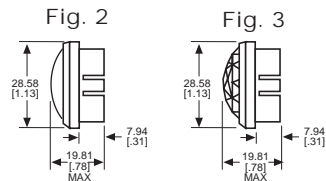

◆ Home > 0310112300

Part Number: **0310112300**

General Description

Series	031
Configuration	LARGE
Description	LARGE PANEL INDICATOR
Cap Material And Shape	Convex, polycarbonate
Cap Finish Description	Back Frosted
Cap Color Desc	Green
Metal Finish Desc	Polished Chrome
Built In Resistor Desc	None
Hardware Desc	None

0310112300

031 SERIES FOR 1" MOUNTING HOLE • FRICTION-FIT-CAP

BASE PART NO.	VOLTAGE	FIG
031-3101-01-101	6-250	1

Uses:
S-6
CANDELABRA
SCREW BASE
INCANDESCENT
LAMP

CAP PART NO.	COLOR	FIG	CAP PART NO.	COLOR	FIG
031-0111-300	RED	2	031-0431-300	RED	3
031-0112-300	GREEN	2	031-0432-300	GREEN	3
031-0113-300	AMBER	2	031-0433-300	AMBER	3
031-0135-300	WHITE	2	031-0435-300	WHITE	3
031-0137-300	CLEAR	2	031-0437-300	CLEAR	3

Material & Finish: Base - Nickel Plated Brass, Cap - Polycarbonate with Chrome Plated Brass Bezel

051 & 080 SERIES FOR 1" MOUNTING HOLE • WATERTIGHT

BASE PART NO.	VOLTAGE	FIG
080-0901-05-303	6-250	4
080-3101-05-303	6-250	5
080-4001-05-303	6-250	6

Material & Finish: Base - Nickel Plated Brass, Cap - Polycarbonate with Chrome Plated Brass Bezel

Neon and incandescent lamp information on Pages 35 and 36.

* See Page 14 for Oiltight information

Dimensions in mm [inches]