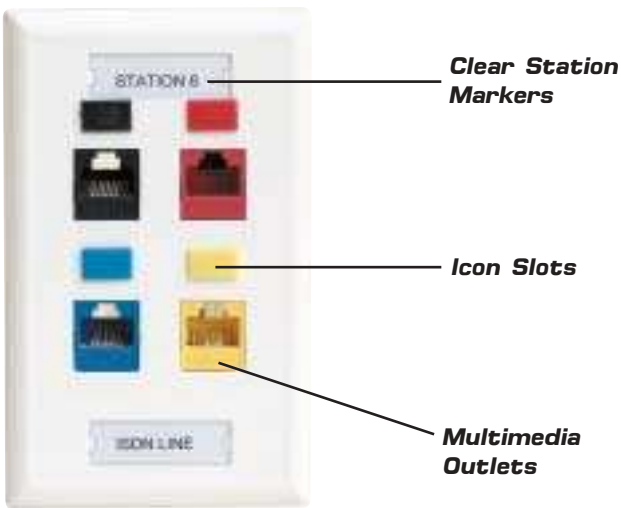

QUEST's Iconable Multimedia Series Faceplates are designed where station identification is required. This series accepts QUEST's line of Category 3 and higher keystone jacks. They also feature slots to facilitate insertion of icons for color-coding application or department identification. Additionally, each faceplate features clear station labels for station ID. They are offered in 1, 2, 4 and 6 port configurations and in ivory and white colors. They come complete with mounting screws, station labels and clear plastic overlays. The snap-in series of modules are also compatible with the Iconable series as shown for the standard series faceplates on page 6.

ITEM # **DESCRIPTION**

NFP-2017	1 PORT ICONABLE FACEPLATE - IVORY
NFP-2018	1 PORT ICONABLE FACEPLATE - WHITE
NFP-2027	2 PORT ICONABLE FACEPLATE - IVORY
NFP-2028	2 PORT ICONABLE FACEPLATE - WHITE
NFP-2047	4 PORT ICONABLE FACEPLATE - IVORY
NFP-2048	4 PORT ICONABLE FACEPLATE - WHITE
NFP-2067	6 PORT ICONABLE FACEPLATE - IVORY
NFP-2068	6 PORT ICONABLE FACEPLATE - WHITE