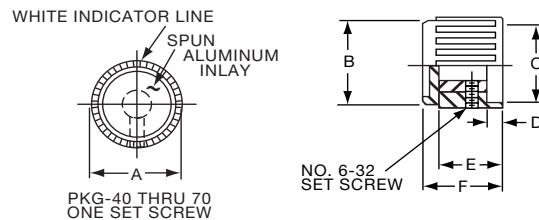

**Knobs, Molded Phenolic**

**PKF SERIES**

PKF50B1/8

Tyco Plain Quadrate with Indicator Line & Arrow						
Electronics	Alcoswitch	A	B	C	D	
5-1437624-5	PKF50B1/8	.670(17.0)	.454(11.53)	.570(14.48)	.520(13.2)	

**PKG SERIES**

PKG40B1/8

Tyco Ribbed with Indicator Line							
Electronics	Alcoswitch	A	B	C	D	E	F
5-1437624-9	*PKG40B1/8	.437(11.1)	.410(10.4)	.304(7.72)	.079(2.00)	.385(9.78)	.472(12.0)
6-1437624-1	PKG50B1/8	.551(14.0)	.500(12.7)	.442(10.7)	.056(1.42)	.395(10.03)	.512(13.0)
6-1437624-0	PKG50B1/4	.551(14.0)	.500(12.7)	.442(10.7)	.056(1.42)	.395(10.03)	.512(13.0)

\*Note: Knob uses #4-40 set screw