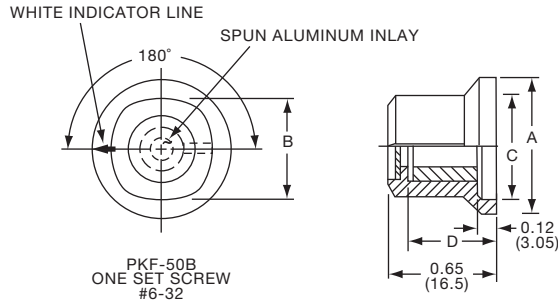

**Knobs, Molded Phenolic**

**PKF SERIES**

PKF50B1/8

Tyco Plain Quadrate with Indicator Line & Arrow						
Electronics	Alcoswitch	A	B	C	D	
5-1437624-5	PKF50B1/8	.670(17.0)	.454(11.53)	.570(14.48)	.520(13.2)	

**PKG SERIES**

PKG40B1/8

Tyco Ribbed with Indicator Line							
Electronics	Alcoswitch	A	B	C	D	E	F
5-1437624-9	*PKG40B1/8	.437(11.1)	.410(10.4)	.304(7.72)	.079(2.00)	.385(9.78)	.472(12.0)
6-1437624-1	PKG50B1/8	.551(14.0)	.500(12.7)	.442(10.7)	.056(1.42)	.395(10.03)	.512(13.0)
6-1437624-0	PKG50B1/4	.551(14.0)	.500(12.7)	.442(10.7)	.056(1.42)	.395(10.03)	.512(13.0)

\*Note: Knob uses #4-40 set screw