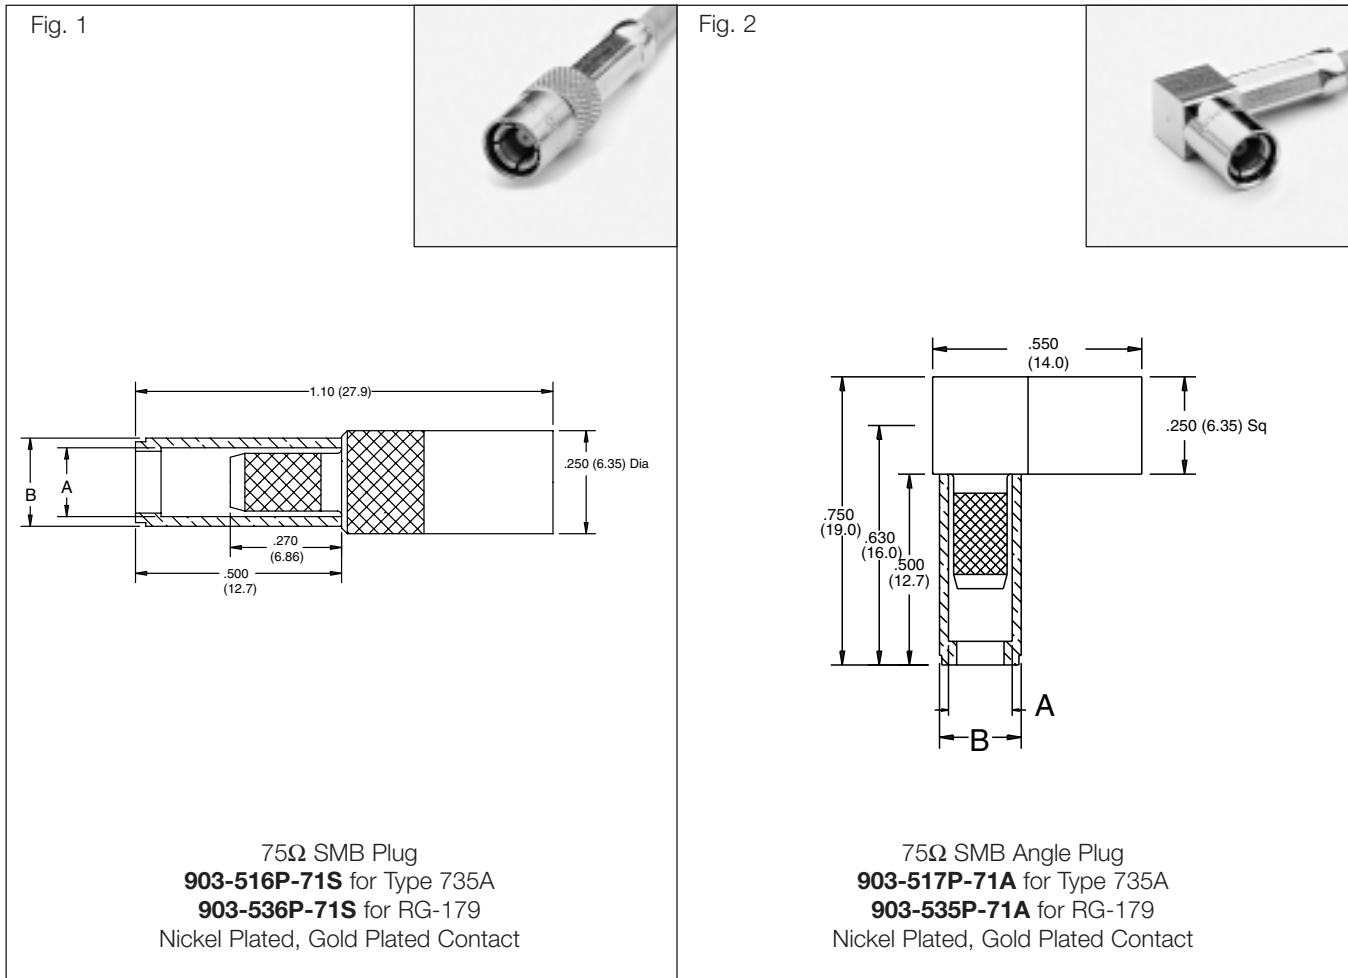

SMB 75 ohm High Density Coaxial Connectors

75 ohm SMB PLUGS & ANGLE PLUGS

Cable RG-/U	Connector Description	Cable Attachment		c Dia		CAI	Plt.	Ins.	Notes	Amphenol Number	Fig.
		Outer	Inner	A	B						
179	Plug	Crimp	Solder	.128(3.3)	.152(3.86)	C60	PCF	D32	Nickel Plated Body	903-536P-71S	1
	Angle Plug	Crimp	Solder	.128(3.3)	.152(3.86)	C61	PCF	D32	Nickel Plated Body	903-535P-71A	2
735A Type	Plug	Crimp	Solder	.167(4.24)	.214(5.43)	C60	PCF	D32	Nickel Plated Body	903-516P-71S	1
	Angle Plug	Crimp	Solder	.167(4.24)	.214(5.43)	C61	PCF	D32	Nickel Plated Body	903-517P-71A	2