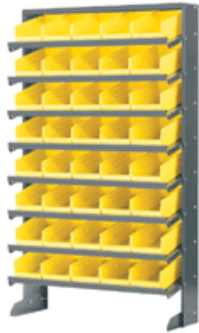

Akro-Mils, Inc.
1293 South Main St.
Akron, Ohio 44301
Phone: 800-253-2467

Single Sided Pick Rack

Single Sided Pick Rack 12" x 36" x 60"
· 8 shelves
· Holds up to 96 bins

Single Sided Pick Rack 12"x36"x60"

· 8 shelves
· Holds up to 96 bins

Color / Material

Bin Color Yellow

[Full Catalog PDF](#)

[Category PDF](#)

Single Sided Pick Rack Ordering Information

Model No.	Description	Bin Model No.	Bin Dimensions LxWxH	Qty. of Bins	Bonus Bins*	Weight Capacity
APRS	Singled Sided Pick Rack, no Bins	-	-	-	-	400 lbs. total
APRS110Y	Rack with Bins	30110	11-5/8" x 2-3/4" x 4"	96	-	400 lbs. total
APRS120Y	Rack with Bins	30120	11-5/8" x 4-1/8" x 4"	64	8	400 lbs. total
APRS130Y	Rack with Bins	30130	11-5/8" x 6-5/8" x 4"	40	8	400 lbs. total
APRS150Y	Rack with Bins	30150	11-5/8" x 8-3/8" x 4"	32	4	400 lbs. total
APRS170Y	Rack with Bins	30170	11-5/8" x 11-1/8" x 4"	24	-	400 lbs. total

*Due to case pack, Bonus Bins are included, at no extra charge

*Weight capacity applies when assembled and installed according to instructions.

Accessories / Related Products:

NEW!

[Bench Pick Rack](#)

Bench Pick Rack 12" x 36" x 21"