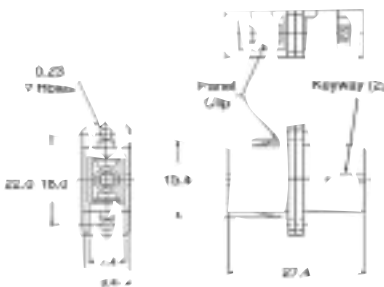

SC Coupling 8310, Singlemode
Simplex, blue, mounting bracket included

8310

Packaging: 60 units

SC APC Coupling 8310 G, Singlemode
Simplex, green, mounting bracket included

8310-G

Packaging: 60 units

Hole pattern

Sheet thickness

Connector type	6310	8310	8310 G
Type	Multimode	Singlemode	Singlemode
Centring sleeve	Zirconia ceramic	Zirconia ceramic	Zirconia ceramic
Sleeve	Plastic, grey	Plastic, blue	Plastic, green
Operating temperature	-40°C to 85°C	-40°C to 85°C	-40°C to 85°C