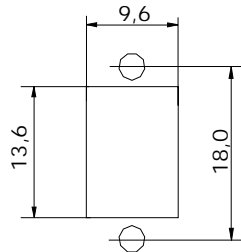

Sheet thickness

Connector type	6310	8310	8310 G
Type	Multimode	Singlemode	Singlemode
Centring sleeve	Zirconia ceramic	Zirconia ceramic	Zirconia ceramic
Sleeve	Plastic, grey	Plastic, blue	Plastic, green
Operating temperature	-40°C to 85°C	-40°C to 85°C	-40°C to 85°C