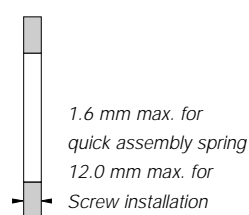

61144-ES

SC duplex coupling

Hole pattern

Sheet thickness

ST/SC hybrid coupling

Coupling type	6313	6313 M	SC, SM	ST/SC-hybrid, MM	ST/SC-hybrid, SM
Type	Multimode	Multimode	Single-mode	Multimode	Single-mode
Simplex/duplex	for duplex	for duplex	for duplex	for duplex	for duplex
Sleeve	Phosphor bronze	Phosphor bronze	Zirconia ceramic	Phosphor bronze	Zirconia ceramic
Housing	Plastic, blue	Metal	Metal	Metal	Metal
Operating temp.	-40°C to 75°C	-40°C to 85°C	-40°C to 85°C	-40°C to 85°C	-40°C to 85°C