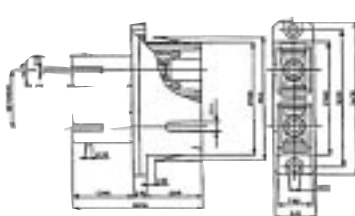

61144-ES

SC duplex coupling

Hole pattern

Sheet thickness

ST/SC hybrid coupling

Coupling type	6313	6313 M	SC, SM	ST/SC-hybrid, MM	ST/SC-hybrid, SM
Type	Multimode	Multimode	Single-mode	Multimode	Single-mode
Simplex/duplex	for duplex	for duplex	for duplex	for duplex	for duplex
Sleeve	Phosphor bronze	Phosphor bronze	Zirconia ceramic	Phosphor bronze	Zirconia ceramic
Housing	Plastic, blue	Metal	Metal	Metal	Metal
Operating temp.	-40°C to 75°C	-40°C to 85°C	-40°C to 85°C	-40°C to 85°C	-40°C to 85°C