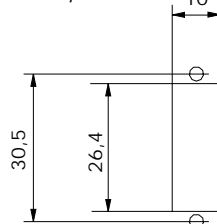

61144-ES

SC duplex coupling

Hole pattern

Sheet thickness

ST/SC hybrid coupling

Coupling type	6313	6313 M	SC, SM	ST/SC-hybrid, MM	ST/SC-hybrid, SM
Type	Multimode	Multimode	Single-mode	Multimode	Single-mode
Simplex/duplex	for duplex	for duplex	for duplex	for duplex	for duplex
Sleeve	Phosphor bronze	Phosphor bronze	Zirconia ceramic	Phosphor bronze	Zirconia ceramic
Housing	Plastic, blue	Metal	Metal	Metal	Metal
Operating temp.	-40°C to 75°C	-40°C to 85°C	-40°C to 85°C	-40°C to 85°C	-40°C to 85°C