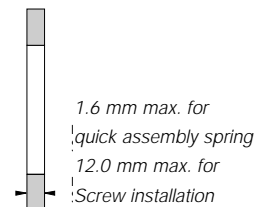

Sheet thickness

Connector type	6310	8310	8310 G
Type	Multimode	Singlemode	Singlemode
Centring sleeve	Zirconia ceramic	Zirconia ceramic	Zirconia ceramic
Sleeve	Plastic, grey	Plastic, blue	Plastic, green
Operating temperature	-40°C to 85°C	-40°C to 85°C	-40°C to 85°C