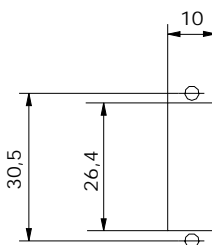

61144-ES

SC duplex coupling

Hole pattern

Sheet thickness

ST/SC hybrid coupling

Coupling type	6313	6313 M	SC, SM	ST/SC-hybrid, MM	ST/SC-hybrid, SM
Type	Multimode	Multimode	Single-mode	Multimode	Single-mode
Simplex/duplex	for duplex	for duplex	for duplex	for duplex	for duplex
Sleeve	Phosphor bronze	Phosphor bronze	Zirconia ceramic	Phosphor bronze	Zirconia ceramic
Housing	Plastic, blue	Metal	Metal	Metal	Metal
Operating temp.	-40°C to 75°C	-40°C to 85°C	-40°C to 85°C	-40°C to 85°C	-40°C to 85°C