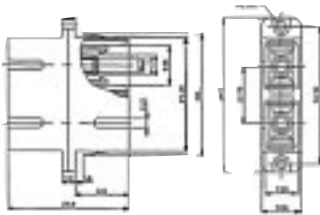

6313-S

ST/SC Hybrid Duplex Coupling 6112, Multimode

Metal housing, mounting bracket included
Packaging: 50 units units per box

6144-EM

ST/SC Hybrid Duplex Coupling, Singlemode

Metal housing, mounting bracket included
Packaging: 50 units per box

61144-ES

SC duplex coupling

Hole pattern

Sheet thickness

ST/SC hybrid coupling

Coupling type	6313	6313 M	SC, SM	ST/SC-hybrid, MM	ST/SC-hybrid, SM
Type	Multimode	Multimode	Single-mode	Multimode	Single-mode
Simplex/duplex	for duplex	for duplex	for duplex	for duplex	for duplex
Sleeve	Phosphor bronze	Phosphor bronze	Zirconia ceramic	Phosphor bronze	Zirconia ceramic
Housing	Plastic, blue	Metal	Metal	Metal	Metal
Operating temp.	-40°C to 75°C	-40°C to 85°C	-40°C to 85°C	-40°C to 85°C	-40°C to 85°C