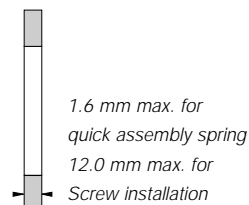

61144-ES

SC duplex coupling

Hole pattern

Sheet thickness

ST/SC hybrid coupling

Coupling type	6313	6313 M	SC, SM	ST/SC-hybrid, MM	ST/SC-hybrid, SM
Type	Multimode	Multimode	Single-mode	Multimode	Single-mode
Simplex/duplex	for duplex	for duplex	for duplex	for duplex	for duplex
Sleeve	Phosphor bronze	Phosphor bronze	Zirconia ceramic	Phosphor bronze	Zirconia ceramic
Housing	Plastic, blue	Metal	Metal	Metal	Metal
Operating temp.	-40°C to 75°C	-40°C to 85°C	-40°C to 85°C	-40°C to 85°C	-40°C to 85°C